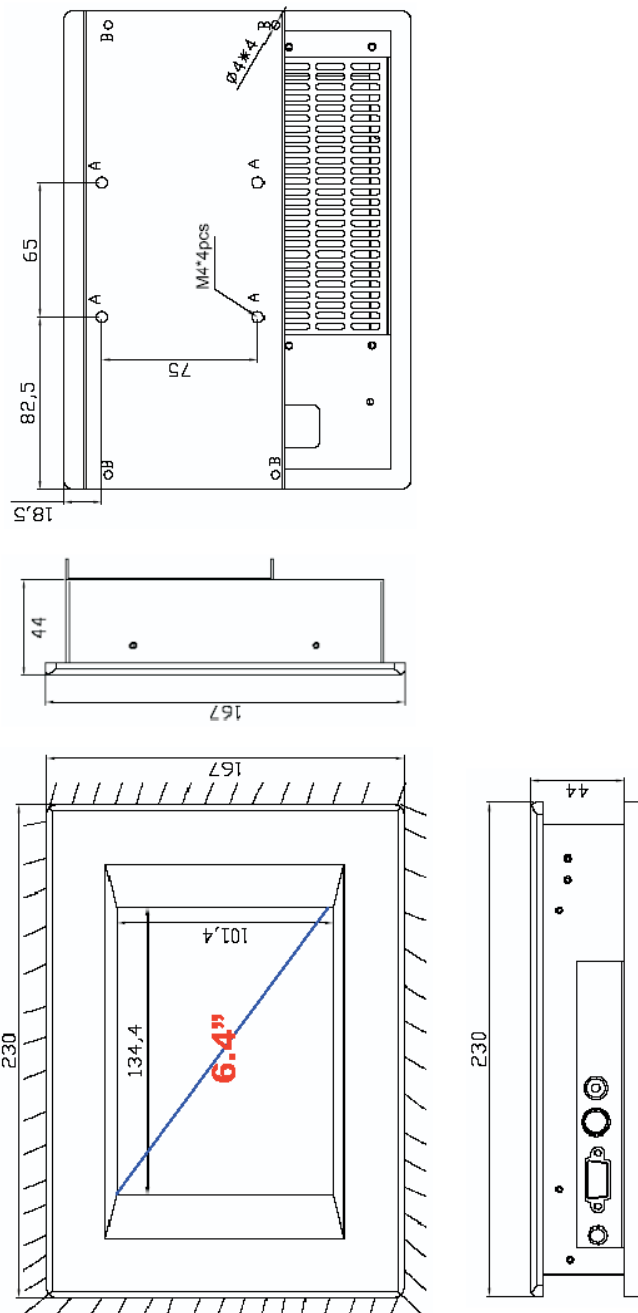

External Power Adapter

AC Input	110V ~ 220V AC Input
DC Input	12V@3A Output
AC Cable	Length 180cm
DC Cable Length	182cm
Adapter Size	108(L) x 64(W) x 30(H) mm
Safety Approval	UL, CE

Environmental

Operating Temperature	-20 to 70oC
Storage Temperature	-30 to 70oC
Humidity	80%, non condensing
Shock	10G peak acceleration (11mec. duration)
Safety Approval	CE, FCC

Ordering Information

Article-Number: 5000693

Dimension Diagram

Premier Computer
Handels GmbH
Woehlerstrasse 6
22113 Hamburg (Germany)
tel: +49 (0)40 736161-0
fax: +49 (0)40 736161-33
e-mail : office@premiercomputer.de
homepage: www.premiercomputer.de